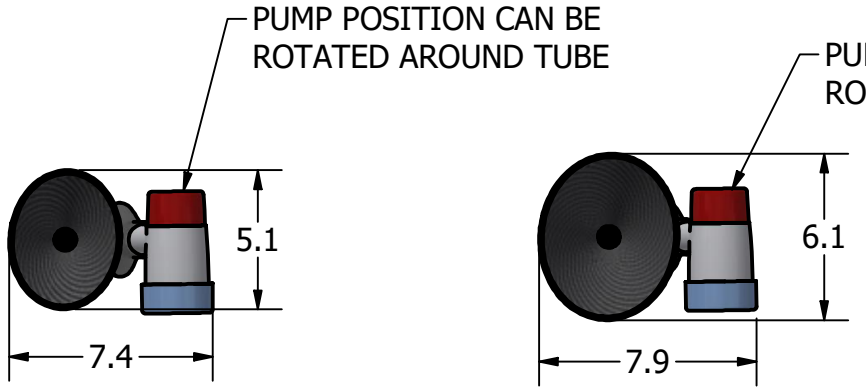

Marketing Drawing for TTPSM-500

ISOMETRIC VIEW
(FOR REFERENCE ONLY)

5" TUNA TUBE SETUP

6" TUNA TUBE SETUP

***NOTES**

- 1) ONLY FOR USE WITH RULE 500 gph PUMP.
- 2) MOUNT CAN BE ROTATED TO DESIRED POSITION.
- 3) REPLACEMENT O RING PART #'S ARE 300952 (X2 LOWER) AND 300951 (X1 UPPER).

Description
TT PUMP SIDE MOUNT, 500GPH

Size	Part No	Units	Rev	Scale
A	TTPSM-500	INCHES	0	1 / 4

Phone: 800.874.4506 www.gemplux.com