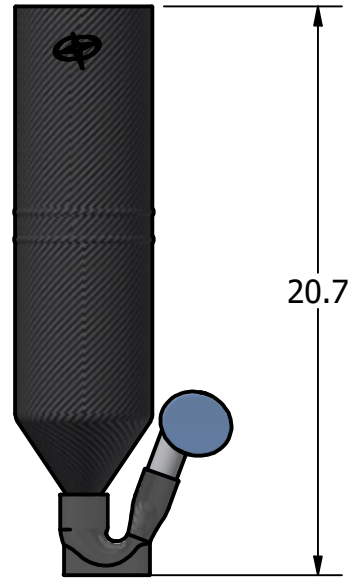

Marketing Drawing for TTPSM-500

ISOMETRIC VIEW
(FOR REFERENCE ONLY)

5" TUNA TUBE SETUP

6" TUNA TUBE SETUP

***NOTES**

- 1) ONLY FOR USE WITH RULE 500 gph PUMP.
- 2) MOUNT CAN BE ROTATED TO DESIRED POSITION.
- 3) REPLACEMENT O RING PART #'S ARE 300952 (X2 LOWER) AND 300951 (X1 UPPER).

Description
TT PUMP SIDE MOUNT, 500GPH

Size	Part No	Units	Rev	Scale
A	TTPSM-500	INCHES	0	1 / 4

Phone: 800.874.4506 www.gemplux.com