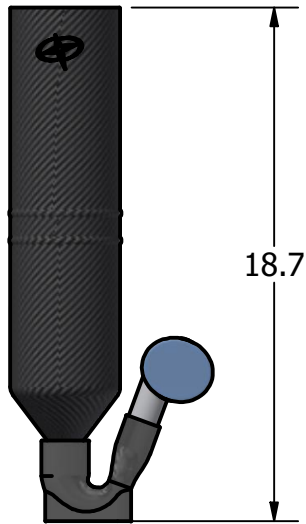

Marketing Drawing for TTPSM-500

ISOMETRIC VIEW
(FOR REFERENCE ONLY)

5" TUNA TUBE SETUP

6" TUNA TUBE SETUP

***NOTES**

- 1) ONLY FOR USE WITH RULE 500 gph PUMP.
- 2) MOUNT CAN BE ROTATED TO DESIRED POSITION.
- 3) REPLACEMENT O RING PART #'S ARE 300952 (X2 LOWER) AND 300951 (X1 UPPER).

Description
TT PUMP SIDE MOUNT, 500GPH

Size	Part No	Units	Rev	Scale
A	TTPSM-500	INCHES	0	1 / 4

Phone: 800.874.4506 www.gemplux.com